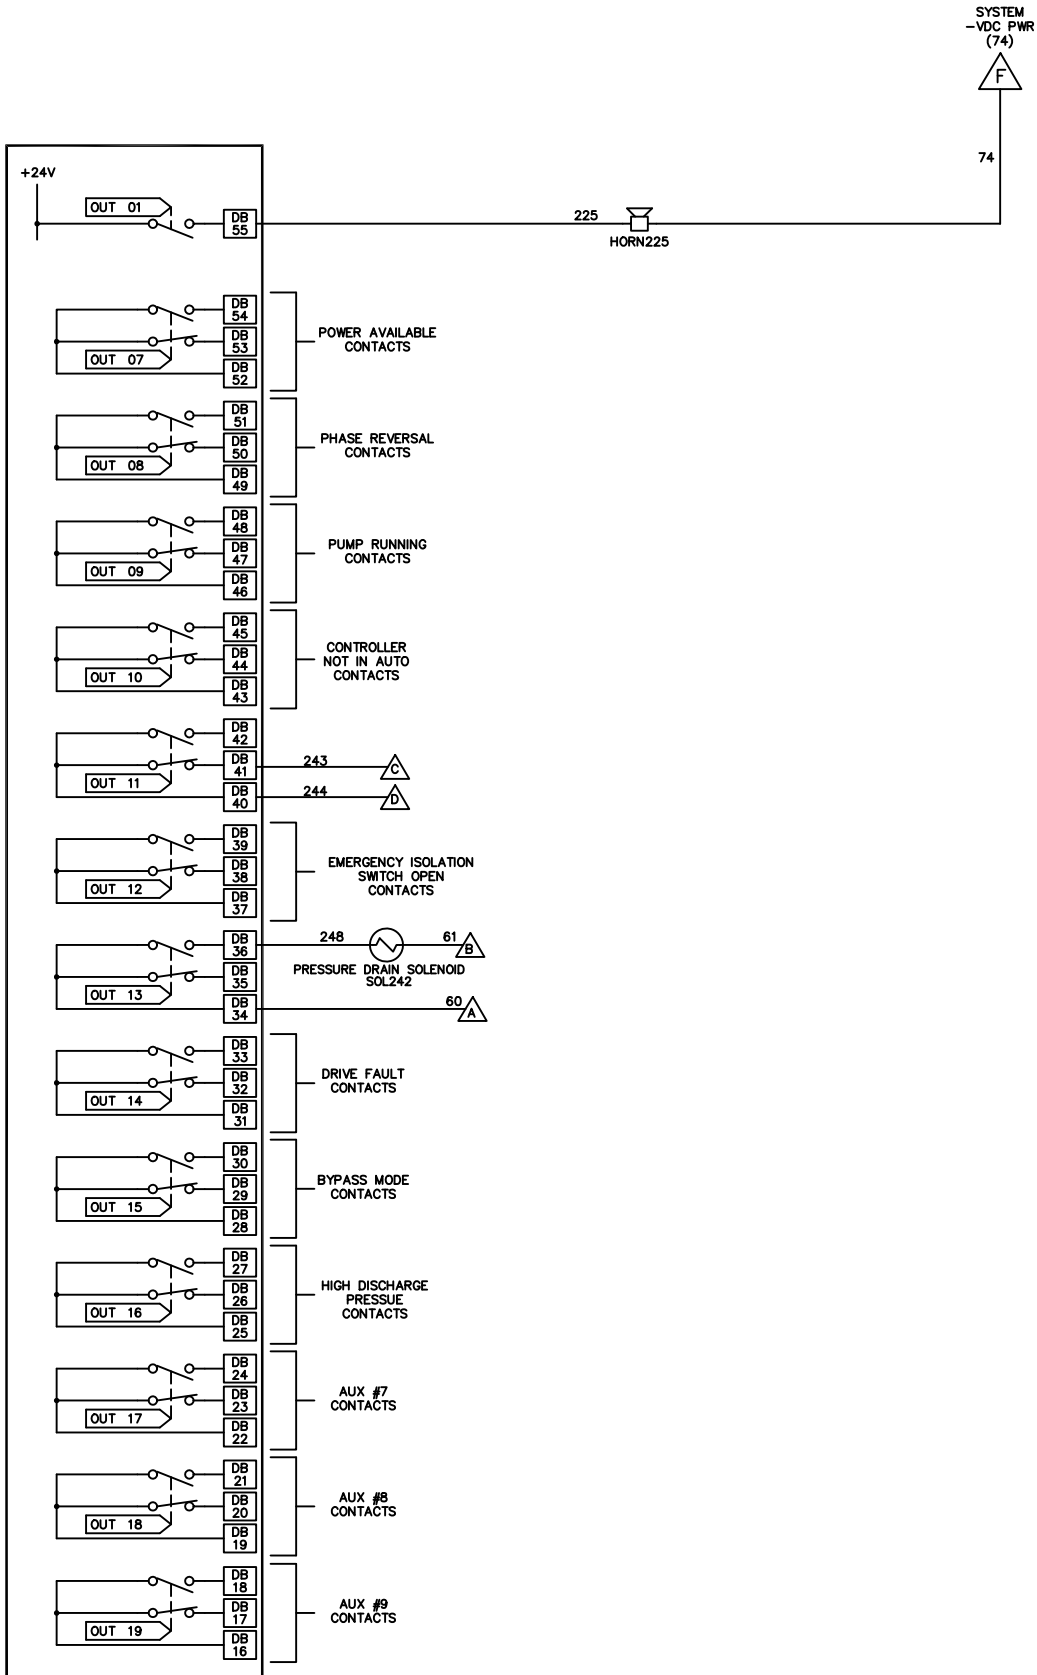

200
230
240
250
260
270

	DRAWN <i>RL</i>	02-14-06	 METRON, INC. DENVER, CO.
	CHECK		
	APPD <i>M.K.</i>	03-24-07	
SCHEMATIC, MODEL MP800 VARIABLE FREQUENCY DRIVE ELECTRIC FPC W/ACROSS THE LINE BYPASS WITH TRANSFER SWITCH - UTILITY/GEN-SET			OPTIONS: CS34082A
SCALE NTS			SHEET 3 OF 3